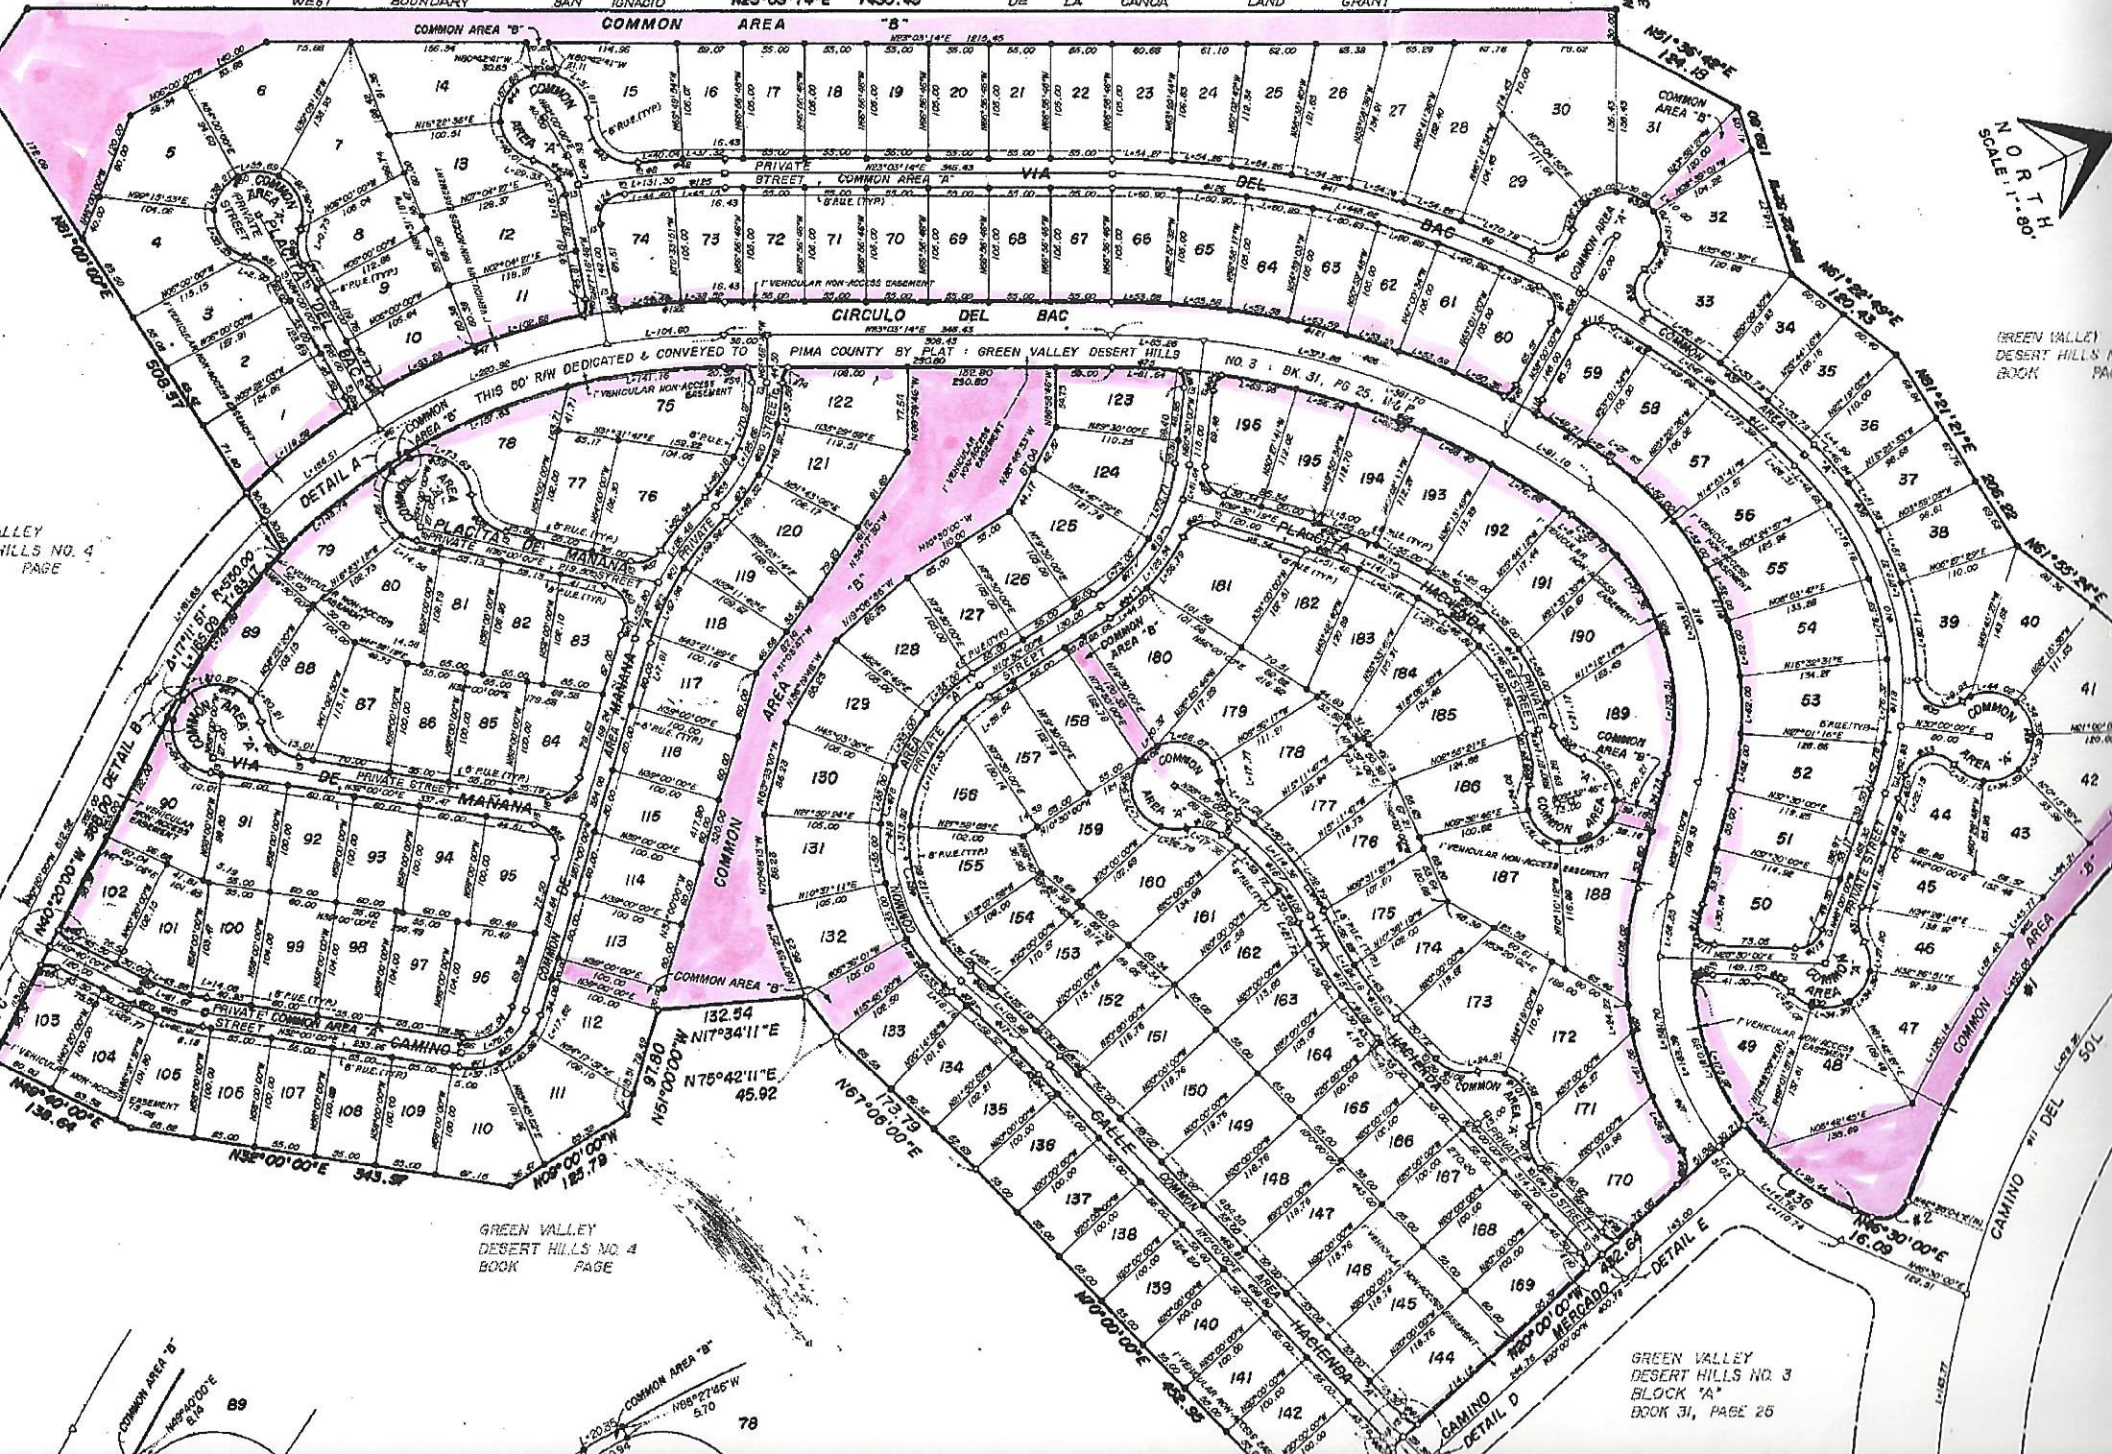

UNSUBDIVIDED

WEST BOUNDARY SAN IGNACIO N23°03'14"E 1430.45 DE LA CANOA LAND GRANT

GREEN VALLEY
DESERT HILLS NO. 4
BOOK PAGE

GREEN VALLEY
DESERT HILLS NO. 4
PAGE

GREEN VALLEY
DESERT HILLS NO. 4
BOOK PAGE

GREEN VALLEY
DESERT HILLS NO. 3
BLOCK "A"
BOOK 31, PAGE 25

COMMON AREA "B"
N60°00'00"E
61.4

COMMON AREA "B"
N88°27'45"W
57.0

CAMINO DEL BACO
N67°00'00"E
501

CAMINO DEL MERCADO
N60°00'00"E
452.30

DETAIL A
DETAIL B
DETAIL C
DETAIL D
DETAIL E

COMMON AREA "A"
COMMON AREA "B"
COMMON AREA "C"
COMMON AREA "D"
COMMON AREA "E"
COMMON AREA "F"
COMMON AREA "G"
COMMON AREA "H"
COMMON AREA "I"
COMMON AREA "J"
COMMON AREA "K"
COMMON AREA "L"
COMMON AREA "M"
COMMON AREA "N"
COMMON AREA "O"
COMMON AREA "P"
COMMON AREA "Q"
COMMON AREA "R"
COMMON AREA "S"
COMMON AREA "T"
COMMON AREA "U"
COMMON AREA "V"
COMMON AREA "W"
COMMON AREA "X"
COMMON AREA "Y"
COMMON AREA "Z"